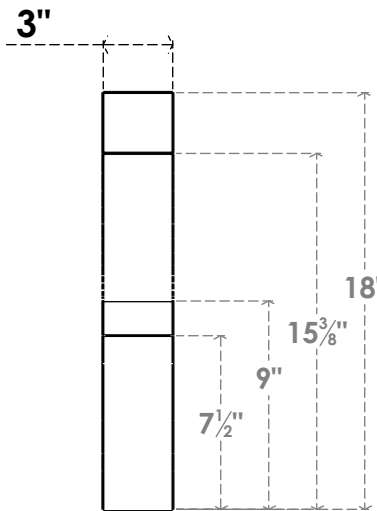

ITEM NUMBER: BRCPC030X14000X18000VAL

3"W X 14"D X 18"H VALENCIA ARCHITECTURAL GRADE PVC CLOSED BRACE

SIDE PROFILE

FRONT PROFILE

ISOMETRIC

EKENA MILLWORK
2300 WEST MAIN ST.
CLARKSVILLE, TX 75426
TOLL FREE: 866-607-0453
WWW.EKENAMILLWORK.COM