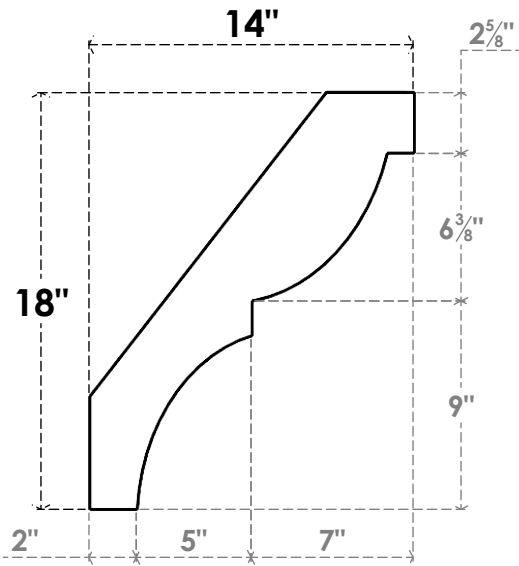

ITEM NUMBER: BRCPC030X14000X18000VAL

3"W X 14"D X 18"H VALENCIA ARCHITECTURAL GRADE PVC CLOSED BRACE

SIDE PROFILE

FRONT PROFILE

ISOMETRIC

EKENA MILLWORK
2300 WEST MAIN ST.
CLARKSVILLE, TX 75426
TOLL FREE: 866-607-0453
WWW.EKENAMILLWORK.COM