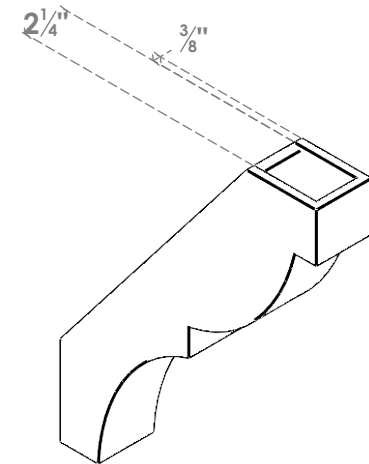

ITEM NUMBER: BRCPC030X14000X18000VAL

3"W X 14"D X 18"H VALENCIA ARCHITECTURAL GRADE PVC CLOSED BRACE

SIDE PROFILE

FRONT PROFILE

ISOMETRIC

EKENA MILLWORK
2300 WEST MAIN ST.
CLARKSVILLE, TX 75426
TOLL FREE: 866-607-0453
WWW.EKENAMILLWORK.COM